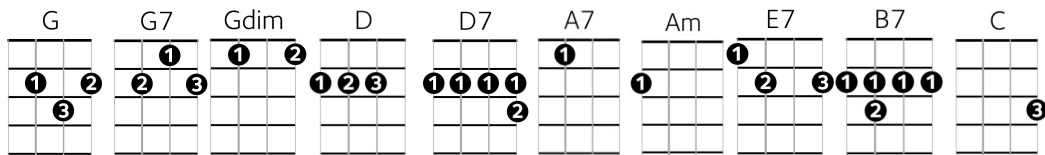

G D7 G
The fire is slowly dying,
G Gdim D7
And, my dear, we're still good-bye-ing,
Am E7 Am
But as long as you love me so
D7 G
Let it snow, let it snow, let it snow.

Repeat song

Ending: repeat last line three times fading out

Ukulele